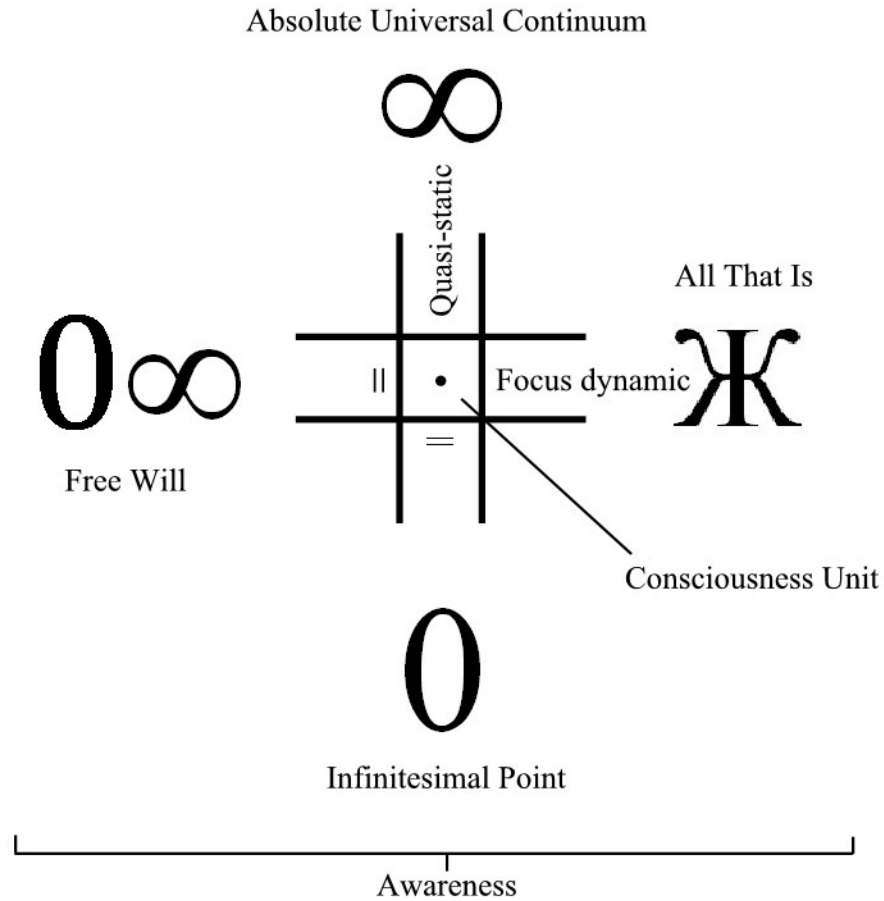

# Awareness Meditation Template

# Awareness Meditation Template Explained

# Awareness Meditation Template Reconstructed

True infinity is all-sided  
and thus an absolute continuum.  
Then it coincides with zero.

Zero is not simply nothing,  
but an asymptotically approached point.  
It coincides with the above continuum.

# Awareness Meditation Template Background

Vertical:

**To limit means to cross.**

Horizontal:

**Access to everything is all that is.**

Central:

**The unity of all identities is total in every center.**